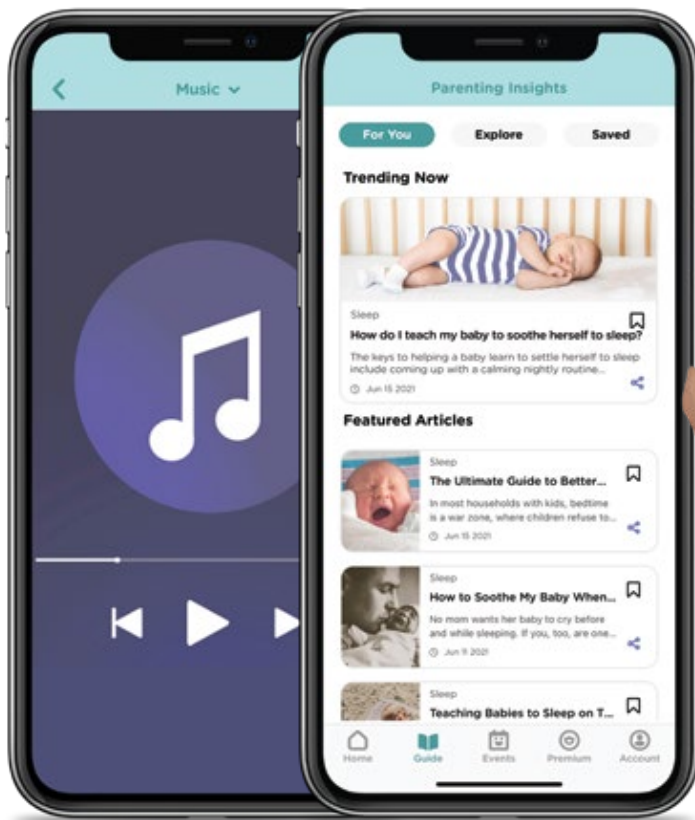

HubbleClub for Partners

Create a personalised sleep routine with the 7-colour night light and sleep trainer. Control soothing sounds, lullabies, and more from the HubbleClub for Partners App! Easily set and manage a time-to-rise point to help build consistency in your little one's waking habits. Eclipse also serves as an audio monitor, and sends live activity notifications to your compatible smart device. The Eclipse will help you and your baby get the sleep you need.

Peace of mind starts here.

Download the HubbleClub for Partners App to play soothing sounds, lullabies and audio books.