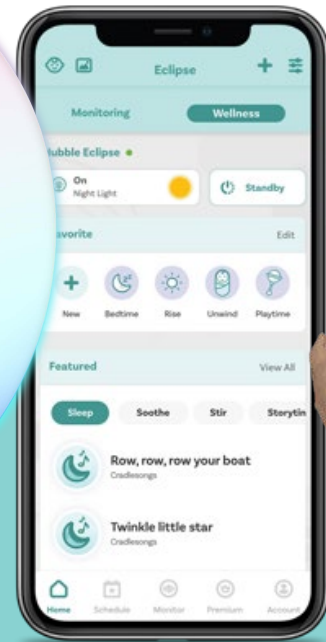

Eclipse SMART Wi-Fi AUDIO MONITOR

WITH SOUND
SOOTHER,
NIGHT LIGHT
& SPEAKER

oricom®

Powered by
hubble
connected™

4 Products
in One

Peace of mind starts here.

Sleep Trainer

Create a personalised sleep routine with the 7-colour night light and sleep trainer.

Audio Monitor

7-Colour Night Light
& Sleep Trainer

Wireless Speaker
& Sound Soother

Wi-Fi Connectivity

Soothing Sleep Tracks:
White Noise; Gentle Rain;
Forest; Lake; and more!

12 Month
Warranty

Live Streaming of
Lullabies, Nature
Sounds & Audio
Books

HubbleClub for Partners

Create a personalised sleep routine with the 7-colour night light and sleep trainer. Control soothing sounds, lullabies, and more from the HubbleClub for Partners App! Easily set and manage a time-to-rise point to help build consistency in your little one's waking habits. Eclipse also serves as an audio monitor, and sends live activity notifications to your compatible smart device. The Eclipse will help you and your baby get the sleep you need.